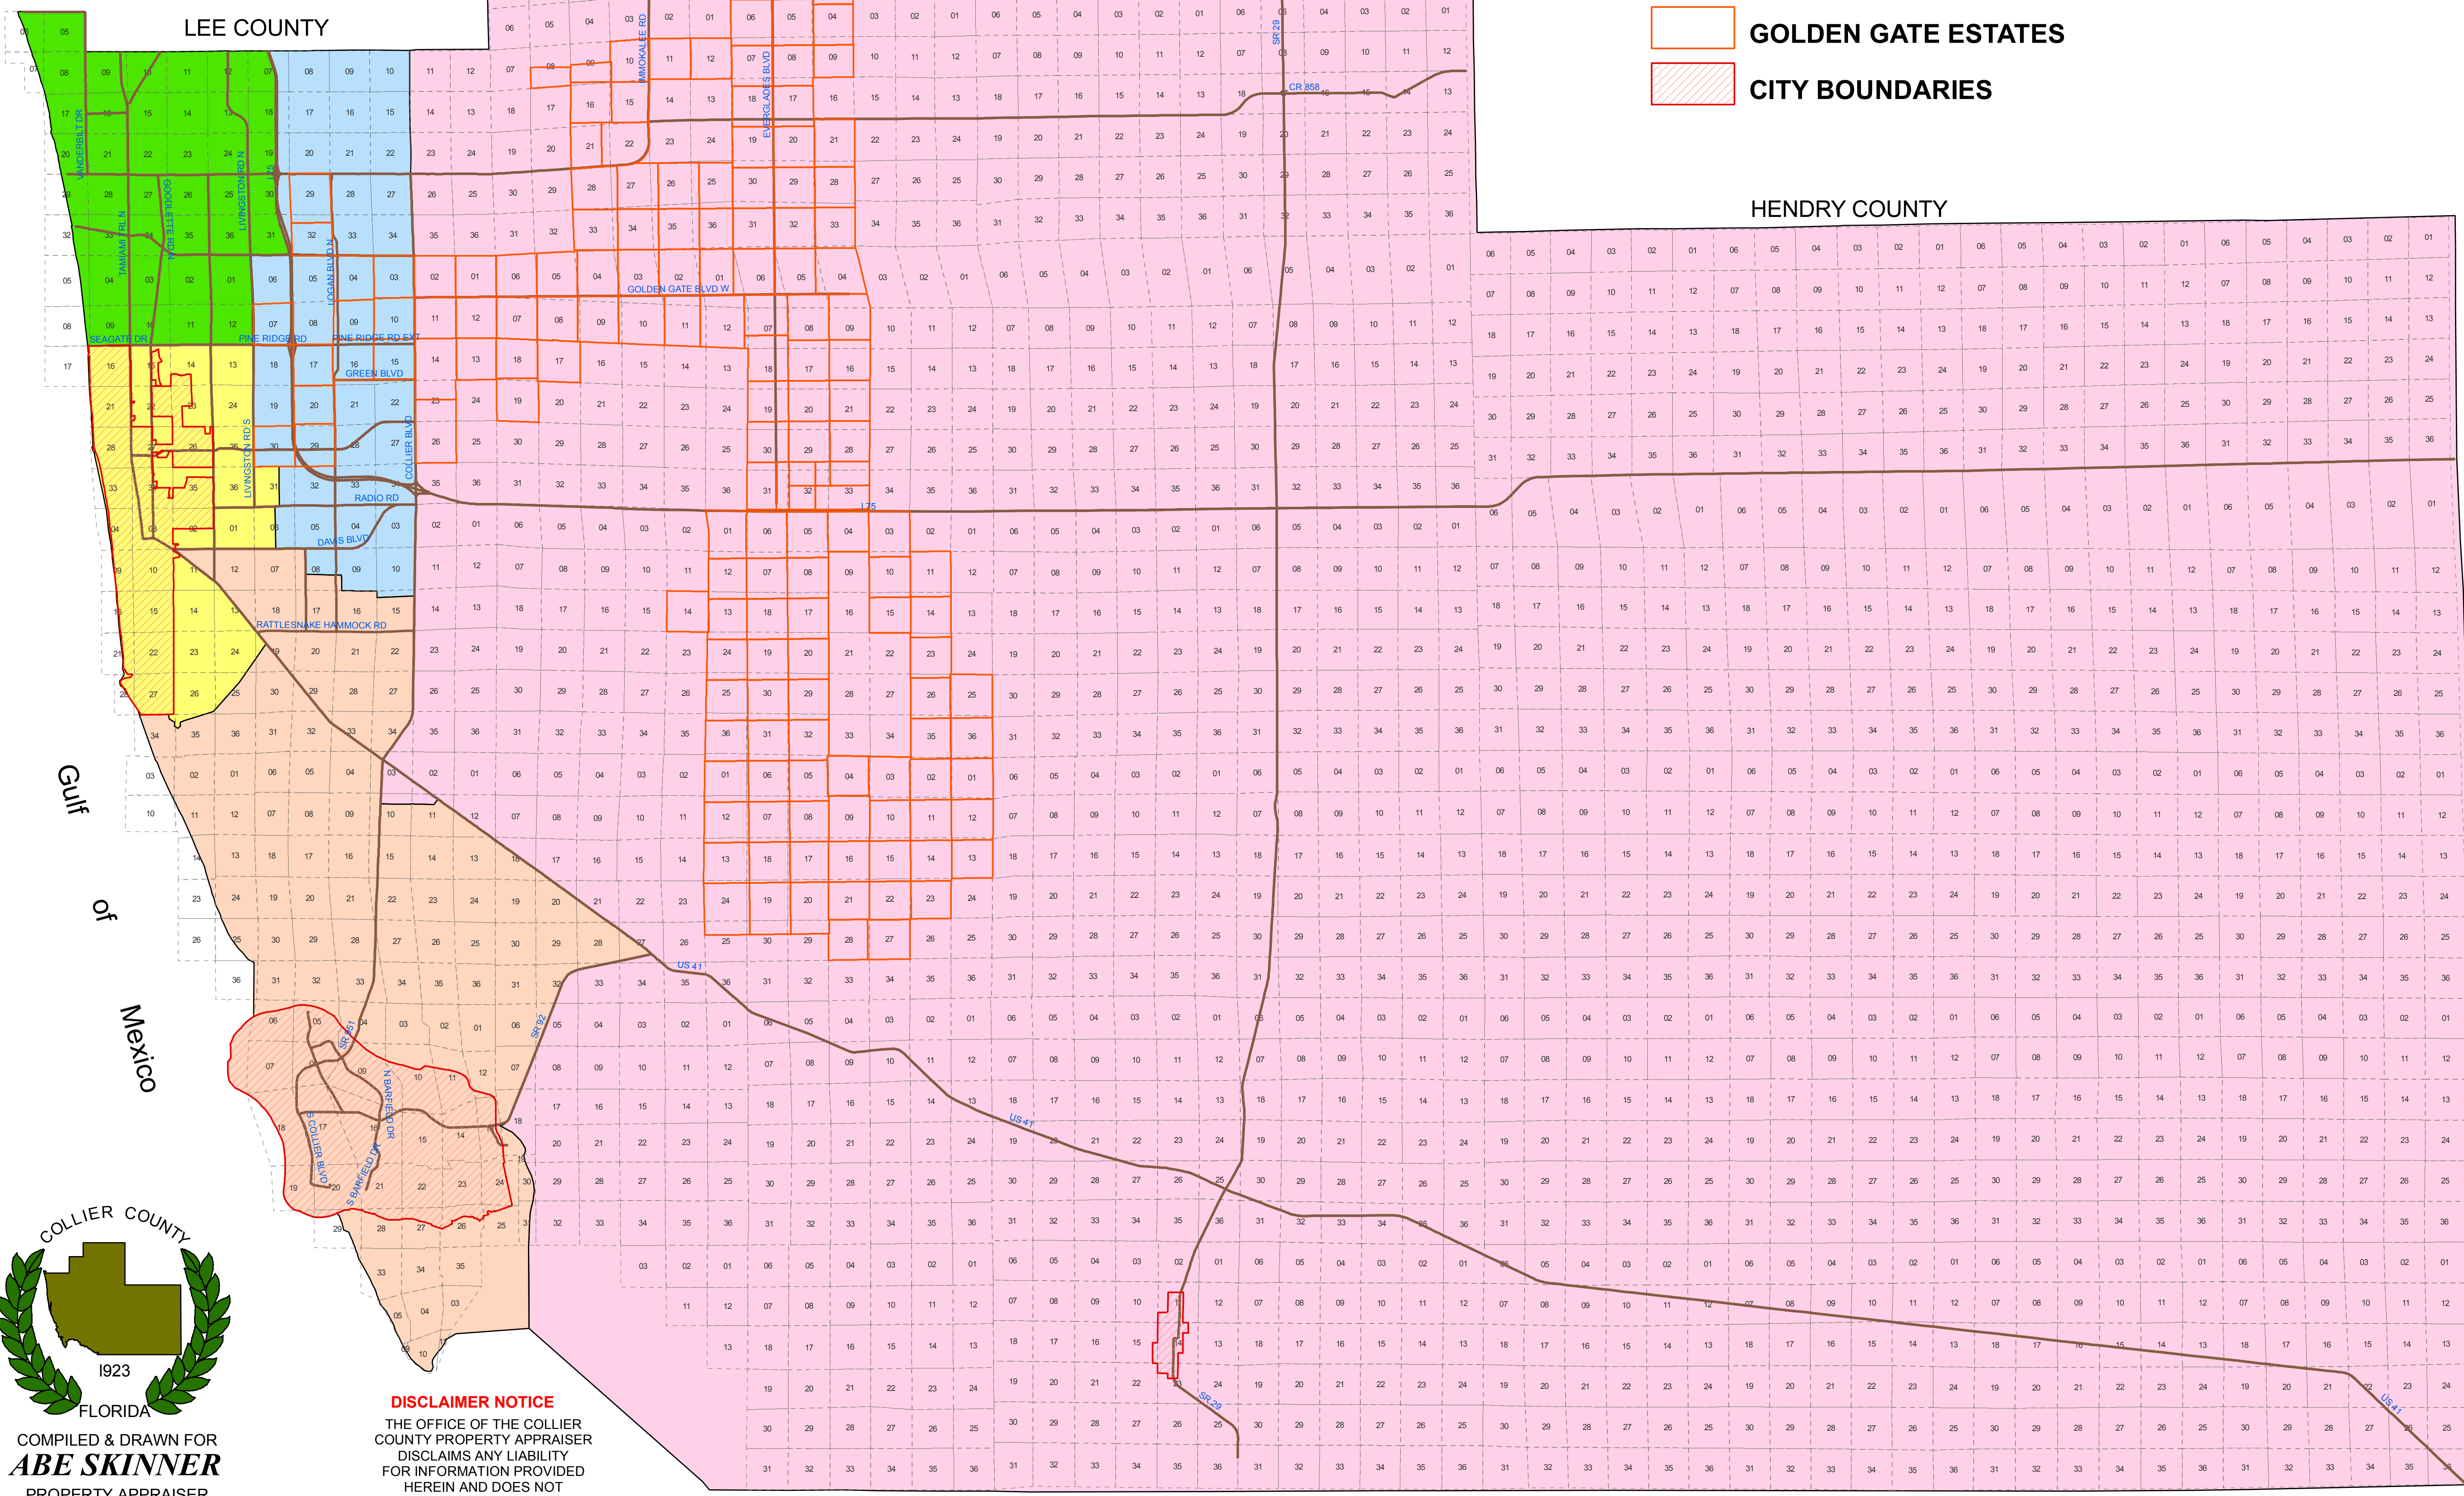

R25E R26E R27E R28E R29E R30E R31E R32E R33E R34E

HENDRY COUNTY

COLLIER COUNTY FLORIDA

DISTRICT SCHOOL BOARD MEMBERS RESIDENCE AREAS

- DISTRICT 1 - PAT CARROLL
- DISTRICT 2 - KATHLEEN CURATOLO
- DISTRICT 3 - BARBARA BERRY
- DISTRICT 4 - JULIE SPRAGUE
- DISTRICT 5 - ROY TERRY
- GOLDEN GATE ESTATES
- CITY BOUNDARIES